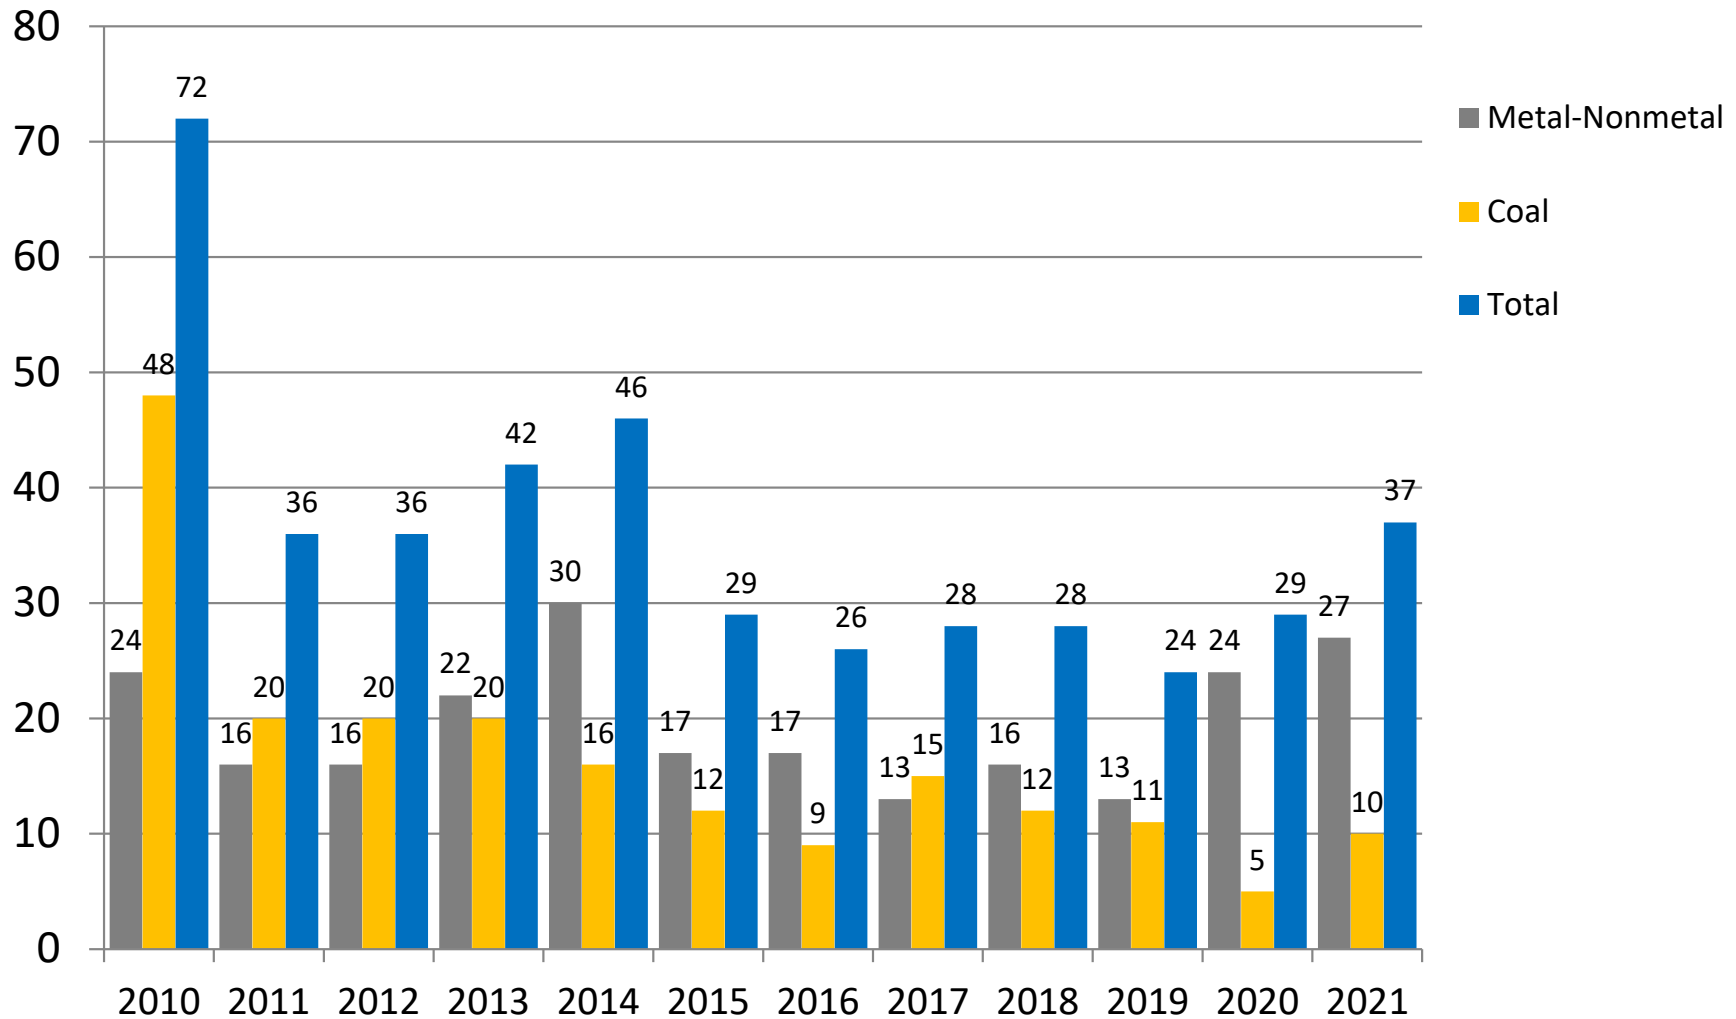

# U.S. Mining Fatalities 2010-2021

**NMA**  
THE AMERICAN RESOURCE

\* As of February 10, 2022

Source: Mine Safety and Health Administration.