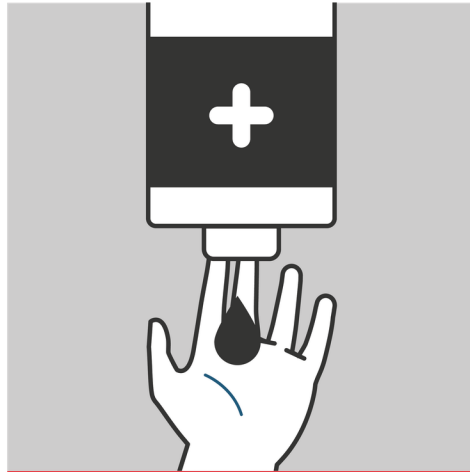

COVID-19
PROTECT
YOURSELF

SAFETY SHARE
HANDWASHING

1

WET YOUR HANDS

2

APPLY SOAP

3

WASH YOUR HANDS
FOR 20 SECONDS

4

RINSE

5

DRY WITH
A CLEAN TOWEL

6

USE THE PAPER TOWEL
TO TURN OFF THE TAP

MINING IS ESSENTIAL TO AMERICA

IT'S ESSENTIAL THAT MINERS STAY SAFE!