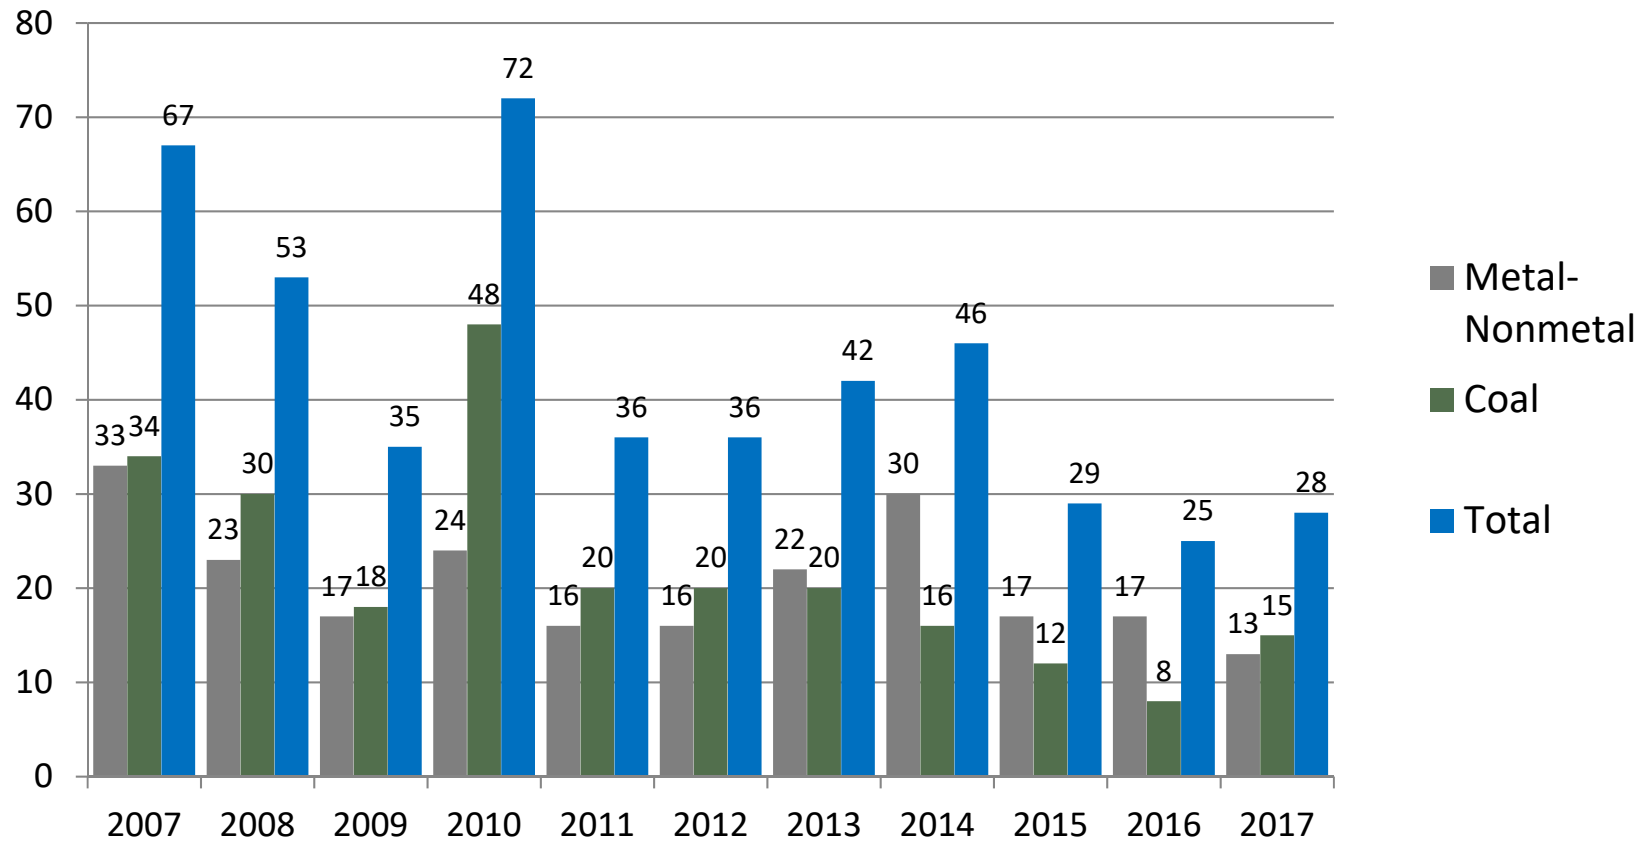

# U.S. Mining Fatalities 2007-2017\*

\* As of December 31, 2017

Source: Mine Safety and Health Administration.